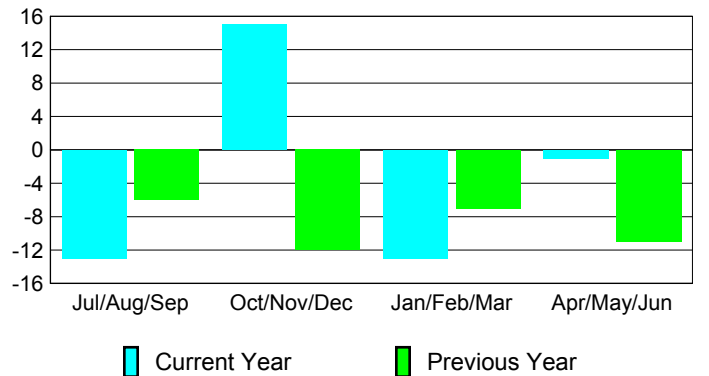

Gender Comparison 2009-2010

Male

Female