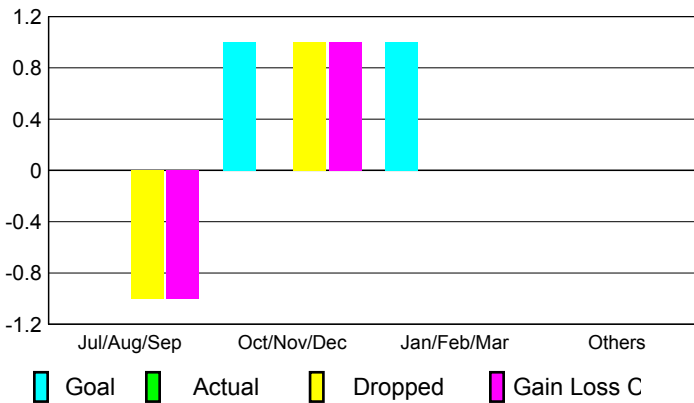

2009-2010 GMT Quarterly Report for District (or Undistricted) **District 123**

GMT: **Klaus Tang**

Location: **REP OF RUSSIA**

GMT CA: **4**

CLUBS

Club Results 2009-2010

Clubs 2008-2009

Month	New Club Goal	Actual New Clubs	Actual Dropped Clubs	Gain/ Loss of Clubs	Gain/ Loss of Clubs
Jul/Aug/Sep	0	0	-1	-1	0
Oct/Nov/Dec	1	0	1	1	0
Jan/Feb/Mar	1	0	0	0	0
Apr/May/June	0	0	0	0	0
Totals	2	0	0	0	0

Club Results 2009-2010

Goal, New, Dropped, Gain/Loss

Comparison of Club Gain/Loss

Current Year Compared to the Previous Year